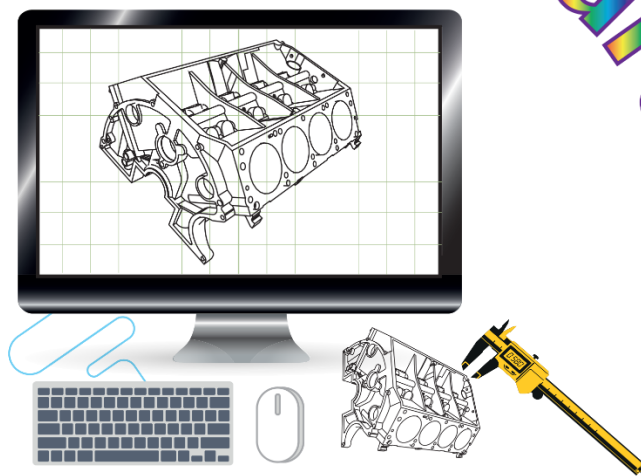

Scale Model Parts